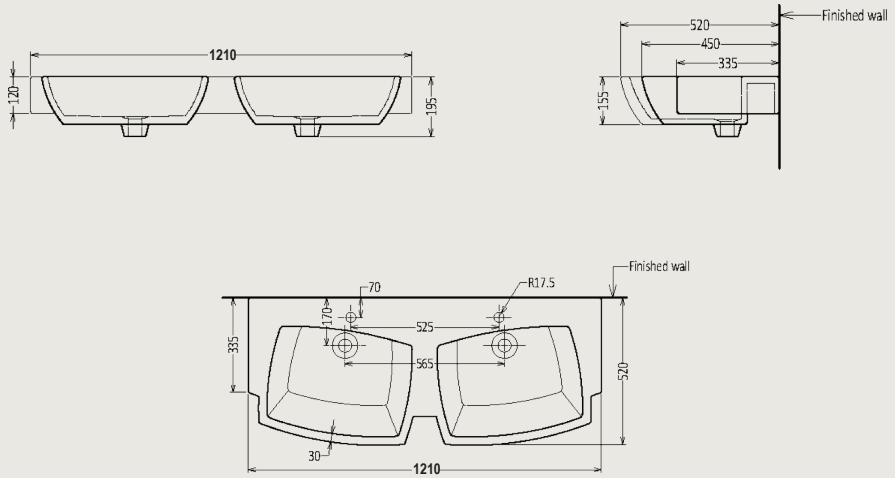

### TECHNICAL INFORMATION

\*\* Approximate measurements for comparison only

| CONFIGURATION         | WALL HUNG WASH BASIN   |
|-----------------------|------------------------|
| Weight                | 37 kg                  |
| Basin Area            | 470 X 350 X 130 X 2 mm |
| Height - Floor to Rim | 850 mm                 |
| Nominal Dimensions    | 1210 X 525 X 185 mm    |
| Waste Hole            | 48 mm                  |
| Faucet Hole           | 35mm                   |
| Water Depth           | 130 mm                 |

## TECHNICAL DRAWINGS

All drawings contain the necessary measurements, which are subject to standard tolerances. They are stated in mm, are drawn on a scale of 1:20 and are non-binding. Exact measurements, in particular for customized installation scenarios, can only be taken from the finished ceramic piece.

FOLLOW US

\*\* Dimensions of fixtures are nominal and may vary within the range of tolerance. These measurements are subject to change or cancellation. No responsibility is assumed for use of superseded or voided leaflet.